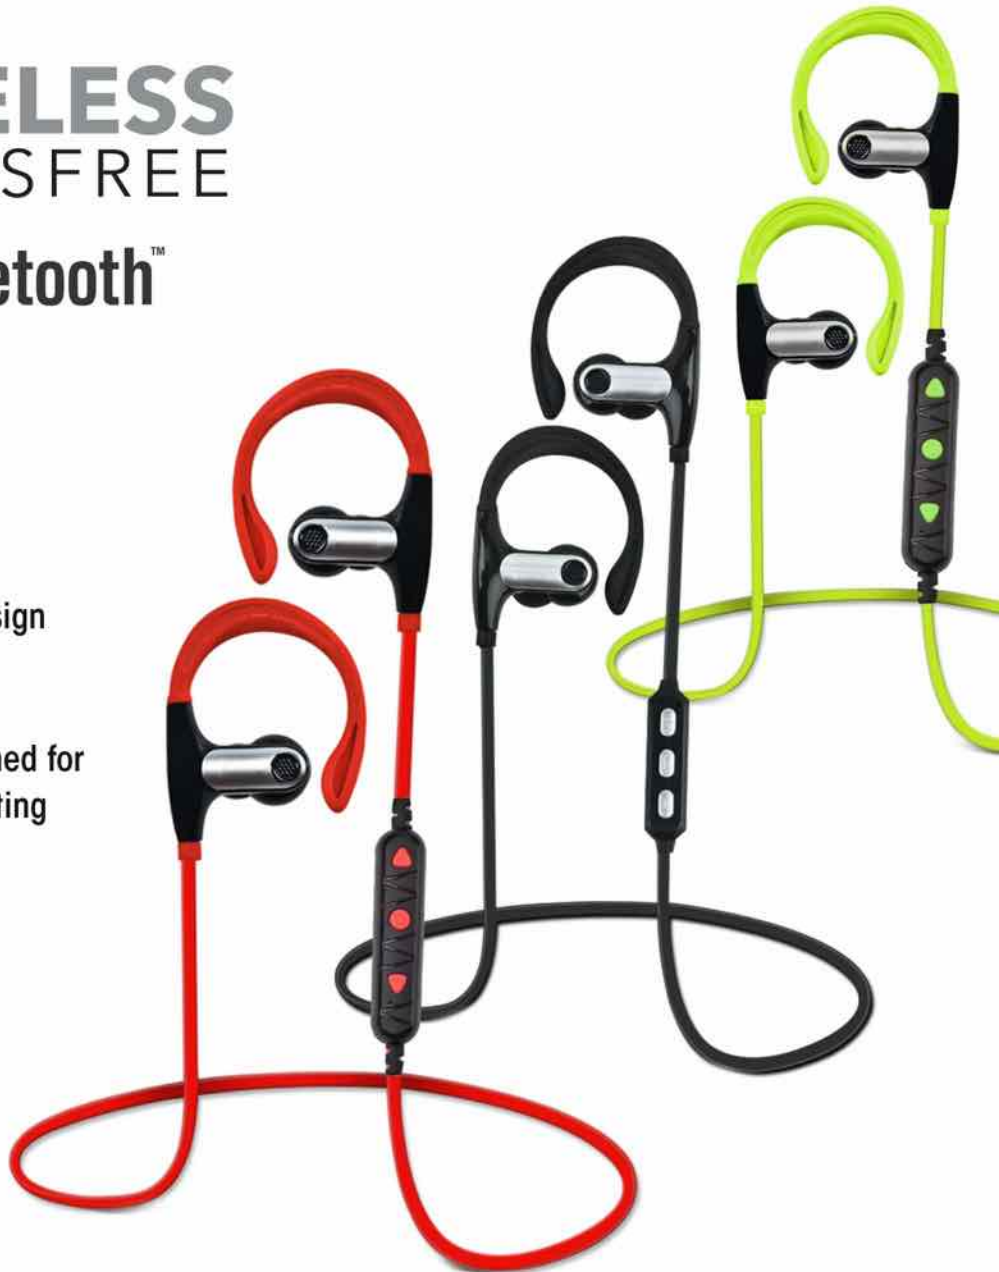

myme fit

EXERCISING
WALKING
JOGGING
CYCLING
TRAVELING

motion
Creates
emotions

myme fit

"The difference between the impossible and the possible lies in a person's determination."

H7 WIRELESS HANDSFREE

- Behind-ear streamline design
- Stable and comfortable wearing experience
- Control buttons are designed for easy operation & long lasting performance

Item# 46611

"Set your goals high, and don't stop till you get there."

H14 WIRELESS

HANDS-FREE

 **Bluetooth™**

★★★★★
#1
SELLER
★★★★★

Built-in magnets let you attach the two earbuds together around your neck; A convenient way to carry them around when you don't need them.